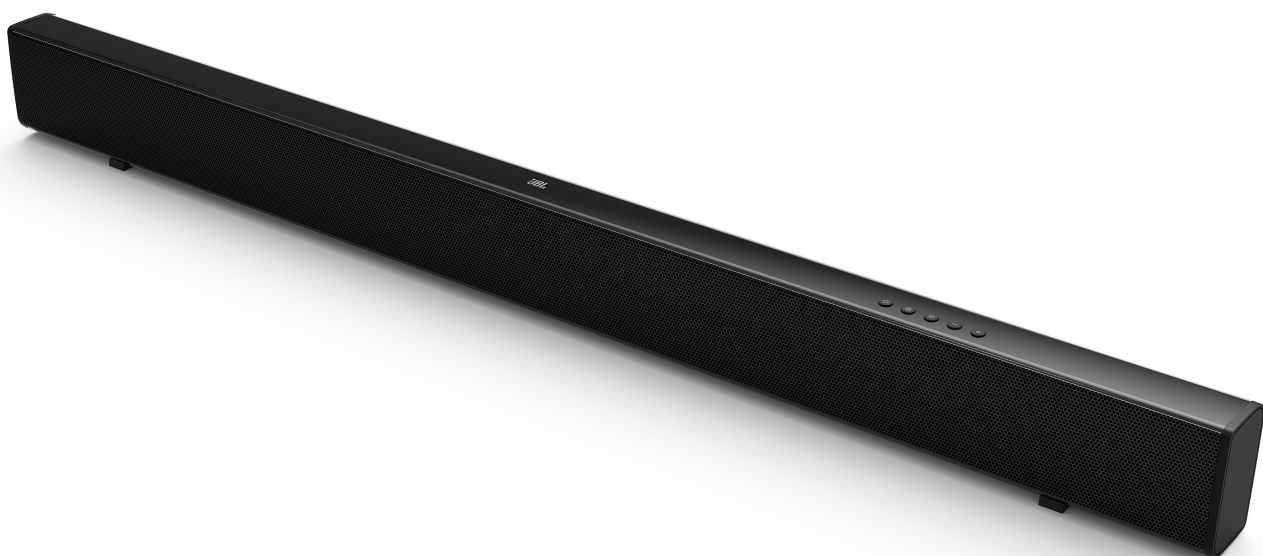

# CINEMA SB110

2.0 channel soundbar

## Simple. Compact. Powerful.

The JBL Cinema SB110 is a hassle-free soundbar, with a built-in subwoofer to deliver deep bass. It combines 110W of power, two full range drivers, two 2.5" woofers and Dolby Digital to deliver powerful sound for the ultimate listening experience. The JBL Cinema SB110 is also Bluetooth-enabled so you can play your favorite music wirelessly from any smartphone, tablet or laptop. The one cable connection with HDMI ARC provides a simplified user experience.

## Features

- ▶ Built-in subwoofer
- ▶ Dolby Digital embedded
- ▶ Wireless music streaming via Bluetooth
- ▶ One cable connection with HDMI ARC

 DOLBY AUDIO™  HDMI™  
HIGH-DEFINITION MULTIMEDIA INTERFACE

### Built-in subwoofer

The built-in subwoofer delivers deep bass. There's no need for another box and extra cables around your livingroom.